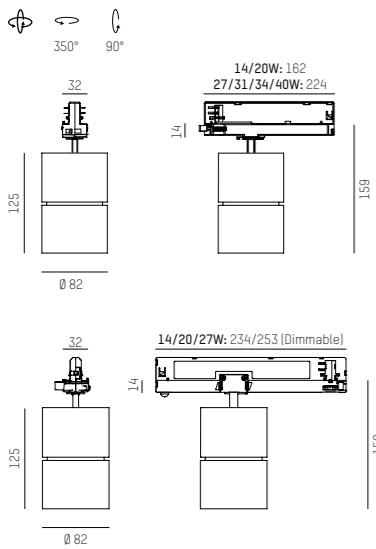

MOVA LENS TRACK

220-240V AC · Binning SDCM 3 · PASSIVE COOLING