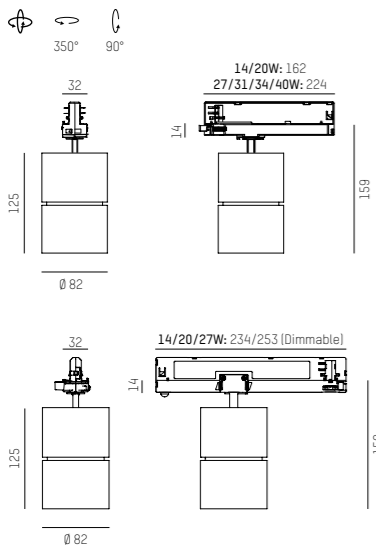

Lumeninfo ohne Glas
Lumeninfo without glass

Preis inkl. Glas: + 3 Euro
Price incl. glass: + 3 Euro

MOVA BASIC TRACK

220-240V AC · Binning SDCM 3 · PASSIVE COOLING

POWER / CODE	REFL.	W2	W3	W4	EURO SWITCHABLE	EURO PULSE DALI	EURO BLUETOOTH
SYS 14W							
695-11CX112WWXXY	17°	1260lm	1500lm	1570lm	154,-	199,-	244,-
695-11CX113WWXXY	24°	1260lm	1500lm	1570lm	154,-	199,-	244,-
695-11CX114WWXXY	40°	1260lm	1500lm	1570lm	154,-	199,-	244,-
695-11CX115WWXXY	60°	1260lm	1500lm	1570lm	154,-	199,-	244,-
695-11CX116WWXXY	AS*	1260lm	1500lm	1570lm	154,-	199,-	244,-
SYS 20W							
695-11CX212WWXXY	17°	1750lm	2070lm	2180lm	154,-	199,-	244,-
695-11CX213WWXXY	24°	1750lm	2070lm	2180lm	154,-	199,-	244,-
695-11CX214WWXXY	40°	1750lm	2070lm	2180lm	154,-	199,-	244,-
695-11CX215WWXXY	60°	1750lm	2070lm	2180lm	154,-	199,-	244,-
695-11CX216WWXXY	AS*	1750lm	2070lm	2180lm	154,-	199,-	244,-
SYS 27W							
695-11CX312WWXXY	17°	2350lm	2770lm	2920lm	154,-	199,-	244,-
695-11CX313WWXXY	24°	2350lm	2770lm	2920lm	154,-	199,-	244,-
695-11CX314WWXXY	40°	2350lm	2770lm	2920lm	154,-	199,-	244,-
695-11CX315WWXXY	60°	2350lm	2770lm	2920lm	154,-	199,-	244,-
695-11CX316WWXXY	AS*	2350lm	2770lm	2920lm	154,-	199,-	244,-
SYS 31W							
695-11CX412WWXX0	17°	2620lm	3100lm	3250lm	154,-	-----	-----
695-11CX413WWXX0	24°	2620lm	3100lm	3250lm	154,-	-----	-----
695-11CX414WWXX0	40°	2620lm	3100lm	3250lm	154,-	-----	-----
695-11CX415WWXX0	60°	2620lm	3100lm	3250lm	154,-	-----	-----
695-11CX416WWXX0	AS*	2620lm	3100lm	3250lm	154,-	-----	-----
SYS 34W							
695-11CX513WWXX0	24°	3140lm	3640lm	3810lm	175,-	-----	-----
695-11CX514WWXX0	40°	3140lm	3640lm	3810lm	175,-	-----	-----
SYS 40W							
695-11CX613WWXX0	24°	3540lm	4100lm	4280lm	175,-	-----	-----
695-11CX614WWXX0	40°	3540lm	4100lm	4280lm	175,-	-----	-----