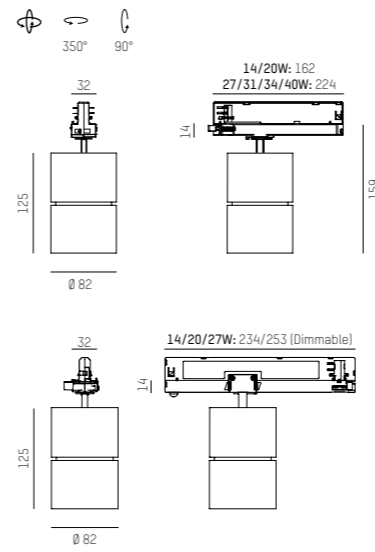

Lumeninfo ohne Glas
Lumeninfo without glass

Preis inkl. Glas: + 3 Euro
Price incl. glass: + 3 Euro

MOVA HIGH EFFICIENCY TRACK

220-240V AC · Binning SDCM 3 · PASSIVE COOLING

POWER / CODE	REFL.	W2	W3	W4	EURO SWITCHABLE	EURO PULSE DALI	EURO BLUETOOTH
SYS 14W							
695-11CX122WWXXY	17°	1370lm	1620lm	1700lm	164,-	209,-	254,-
695-11CX123WWXXY	24°	1370lm	1620lm	1700lm	164,-	209,-	254,-
695-11CX124WWXXY	40°	1370lm	1620lm	1700lm	164,-	209,-	254,-
695-11CX125WWXXY	60°	1370lm	1620lm	1700lm	164,-	209,-	254,-
SYS 20W							
695-11CX222WWXXY	17°	1900lm	2240lm	2360lm	164,-	209,-	254,-
695-11CX223WWXXY	24°	1900lm	2240lm	2360lm	164,-	209,-	254,-
695-11CX224WWXXY	40°	1900lm	2240lm	2360lm	164,-	209,-	254,-
695-11CX225WWXXY	60°	1900lm	2240lm	2360lm	164,-	209,-	254,-
SYS 27W							
695-11CX322WWXXY	17°	2540lm	3000lm	3150lm	164,-	209,-	254,-
695-11CX323WWXXY	24°	2540lm	3000lm	3150lm	164,-	209,-	254,-
695-11CX324WWXXY	40°	2540lm	3000lm	3150lm	164,-	209,-	254,-
695-11CX325WWXXY	60°	2540lm	3000lm	3150lm	164,-	209,-	254,-
SYS 31W							
695-11CX422WWXX0	17°	2840lm	3350lm	3510lm	164,-	-----	-----
695-11CX423WWXX0	24°	2840lm	3350lm	3510lm	164,-	-----	-----
695-11CX424WWXX0	40°	2840lm	3350lm	3510lm	164,-	-----	-----
695-11CX425WWXX0	60°	2840lm	3350lm	3510lm	164,-	-----	-----
SYS 34W							
695-11CX523WWXX0	24°	3400lm	3940lm	4120lm	185,-	-----	-----
695-11CX524WWXX0	40°	3400lm	3940lm	4120lm	185,-	-----	-----
695-11CX525WWXX0	60°	3400lm	3940lm	4120lm	185,-	-----	-----
SYS 40W							
695-11CX623WWXX0	24°	3840lm	4440lm	4620lm	185,-	-----	-----
695-11CX624WWXX0	40°	3840lm	4440lm	4620lm	185,-	-----	-----
695-11CX625WWXX0	60°	3840lm	4440lm	4620lm	185,-	-----	-----

ACHTUNG: SYS 31W / 34W und 40W ab Q4/2019 als dimmbare Version verfügbar!
ATTENTION: SYS 31W / 34W und 40W from Q4/2019 in dimmable version available!

Zubehör, Sensor, Farbkombinationen und Sonderlichtfarben abrufbar über unseren MOVA Konfigurator auf www.moltoluce.com
Accessories, Sensor, colour combinations and special light colours available via our MOVA configurator on www.moltoluce.com

ARTIKELNUMMER ERGÄNZEN / COMPLETE CODE

C = COVER   **WW** = LICHTFARBE/LIGHT COLOUR   **X.....XX** = FARBE/COLOUR   **Y** = DIMMBAR/DIMMABLE

without glass = 0   W2 LED 2700K = 43 PREMIUM CRI >90   SM silver matt = 4.....44   S switchable = 0
with glass = 1   W3 LED 3000K = 49 PREMIUM CRI >90   W white = 5.....55   P PULSE DALI dimm = p
W4 LED 4000K = 24 CRI >90   S black = 6.....66   B BLUETOOTH dimm = b