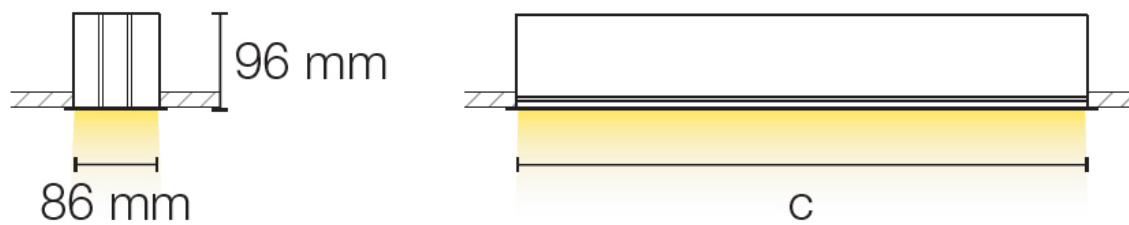

TECHNISCHE TEKENING

s.a. Be-Lighting Concept n.v.

Rue Communale 44 - 1083 Bruxelles
tel 70: (+32 02/241 09)
fax: (+32 02/426 17 90)

Gemeentestraat 44 - 1083 Brussel
info@be-lightingconcept.be
www.be-lightingconcept.be