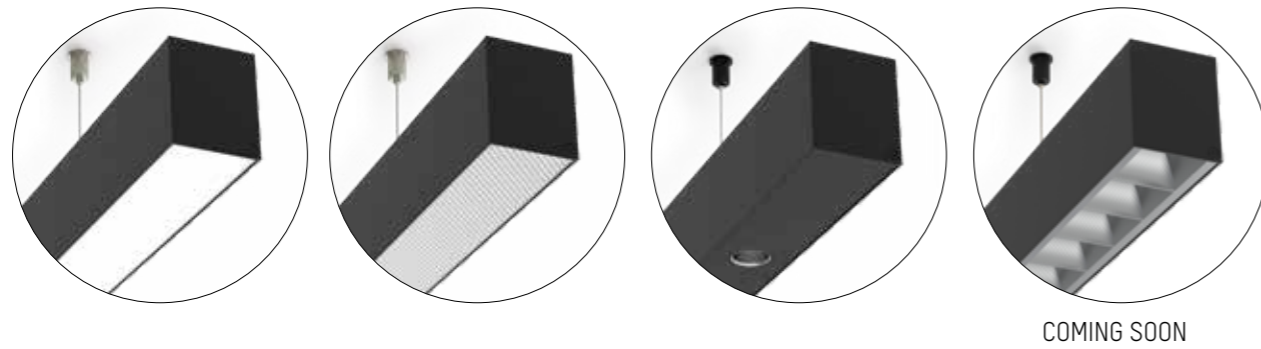

LOG 50 PD / PDI