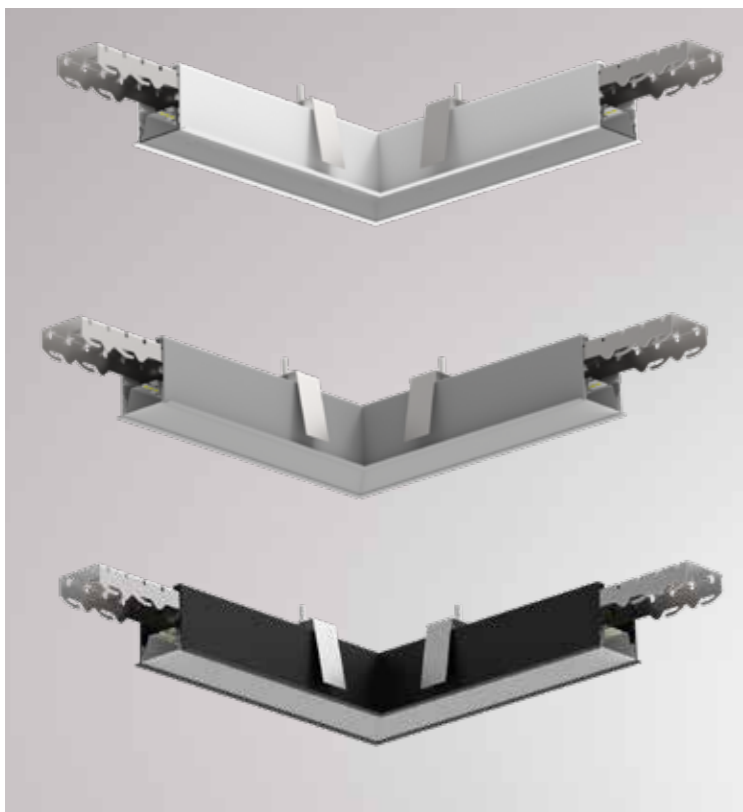

L-VERBINDER EINBAU / L-CONNECTOR RECESSED

220-240V AC 50/60Hz

MID OUTPUT VERSION

SYS 7W

715-031710C0WWXXY

lm	W2	W3	W4
840	860	860	860
800	820	820	820

HIGH OUTPUT VERSION

SYS 13W

715-031730C0WWXXY

lm	W2	W3	W4
1660	1710	1710	1710
1580	1620	1620	1620

ARTIKELNUMMER ERGÄNZEN / COMPLETE CODE

C = ABDECKUNG / COVER	WW = LICHTFARBE / LIGHT COLOUR	XX = FARBE / COLOUR	Y = DIMMBAR / DIMMABLE
opal = 1	W2 LED 2700K = 13 CRI<80	S silver = 40	Ⓢ switchable = 0
microprismatic foil = 2	W3 LED 3000K = 19 CRI<80	W white = 50	Ⓣ DALI dimm. = d
	W4 LED 4000K = 14 CRI<80	S black = 60