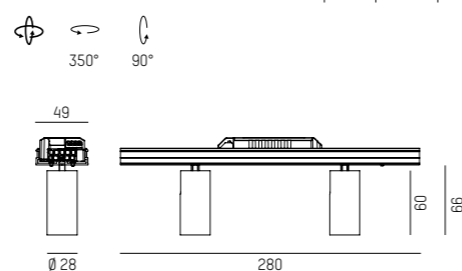

ARTIKELNUMMER ERGÄNZEN / COMPLETE CODE

R = REFLEKTOR / REFLECTOR	WW = LICHTFARBE / LIGHT COLOUR	XX = FARBE / COLOUR	Y = DIMMBAR / DIMMABLE
◻ 24° chrome = 2	W2 LED 2700K = 43 PREMIUM CRI<90	S silver = 04	Ⓢ switchable = 0
◻ 38° chrome = 4	W3 LED 3000K = 49 PREMIUM CRI<90	W white = 05	Ⓣ DALI dimm. = d
◻ 24° dark chrome = 5	W4 LED 4000K = 24 CRI<90	S black = 06	
◻ 38° dark chrome = 7