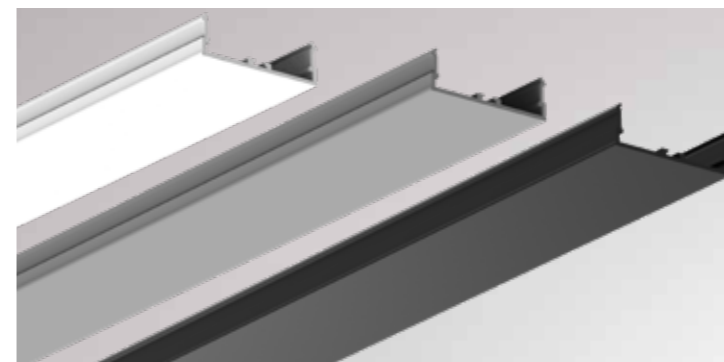

MIKROPRISMA ABDECKUNG | MICROPRISMATIC COVER

715-07740y2000000 2250mm
715-07740z2000000 4500mm

ALUMINIUM ABDECKUNG | ALUMINIUM COVER

715-07740y3000XX0 2250mm
715-07740z3000XX0 4500mm

OPALFOLIE | OPAL FOIL