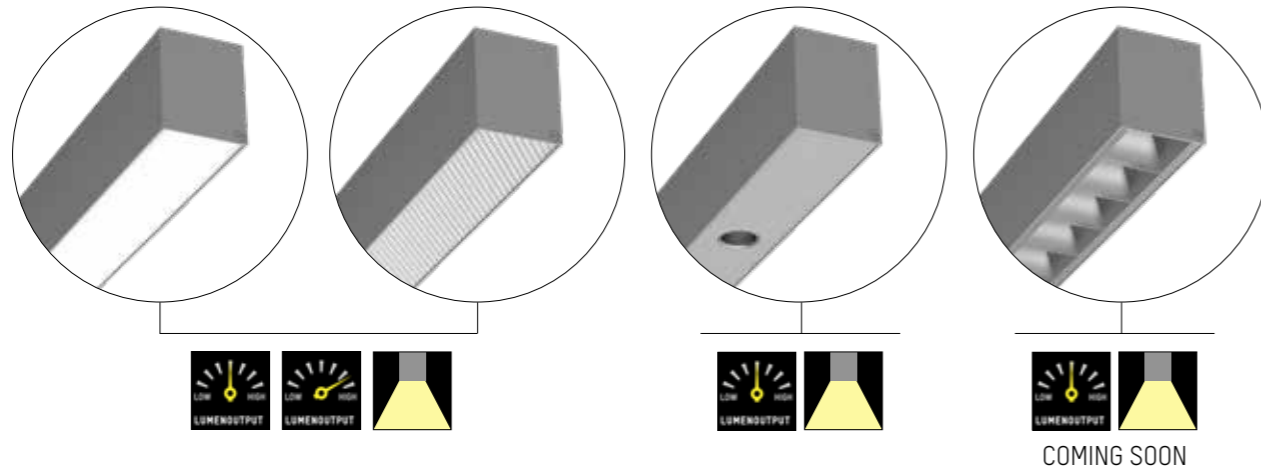

LOG 50 SD

LOG 50 PD / PDI

LOG 50 R

LOG 50 TRACK

LOG 50 INFO

MID OUTPUT VERSIONEN / MID OUTPUT VERSIONS
Mittlerer Lumenoutput - hohe Energieeffizienz / Mid lumenoutput - high energy efficiency

HIGH OUTPUT VERSIONEN / HIGH OUTPUT VERSIONS
Hoher Lumenoutput - mittlere Energieeffizienz / High lumenoutput - mid energy efficiency

SD VERSIONEN / SD VERSIONS
Aufbauleuchten direkt strahlend / Surface luminaires direct beam

PD VERSIONEN / PD VERSIONS
Pendelleuchten direkt strahlend / Pendants direct beam

PDI VERSIONEN / PDI VERSIONS
Pendelleuchten direkt-/ indirekt strahlend / Pendants direct-/ indirect beam

R VERSIONEN / R VERSIONS
Einbauleuchten direkt strahlend / Recessed luminaires direct beam

OPALE ABDECKUNG / OPAL COVER

ABDECKUNG MIT MIKROPRISMATISCHER FOLIE / COVER WITH MICROPRISMATIC FOIL

STRAHLER VERSIONEN / SPOTS VERSIONS

RASTER VERSIONEN / GRID VERSIONS
Coming soon!