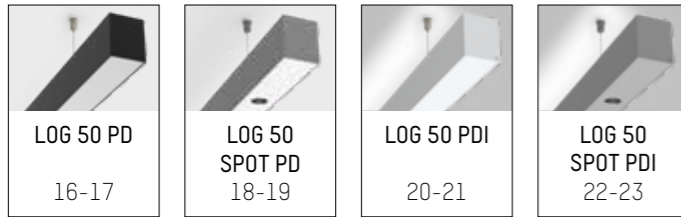

PENDELLEUCHTEN / PENDANTS