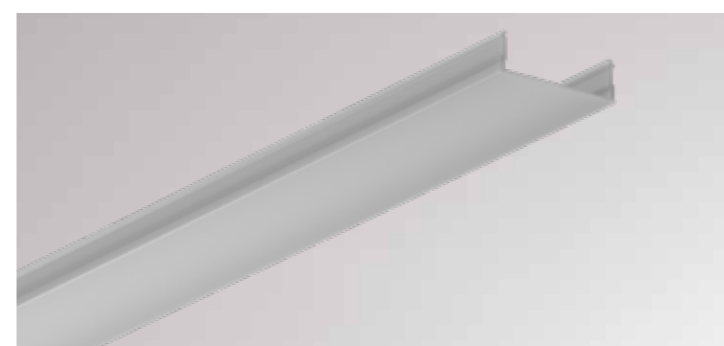

COVERS

PMMA OPAL ABDECKUNG | PMMA OPAL COVER

715-07740y1000000 2250mm
715-07740z1000000 4500mm