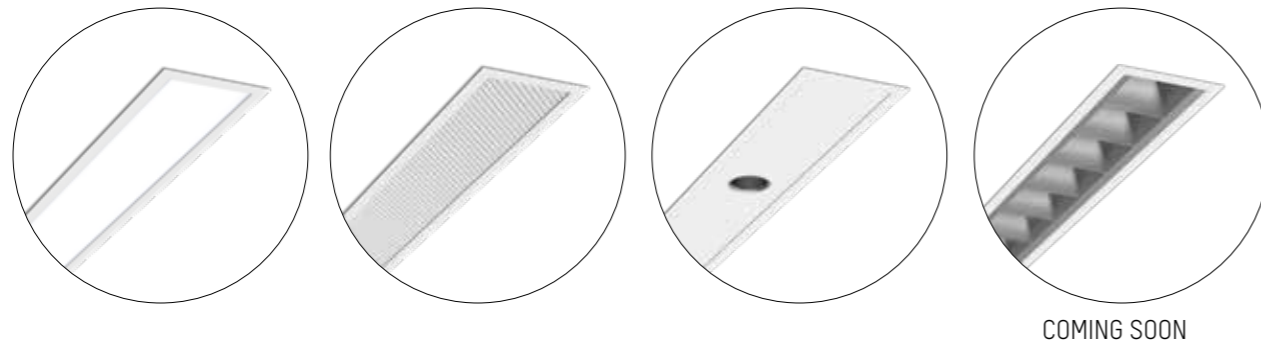

LOG 50 SD

LOG 50 PD / PDI

LOG 50 R

LOG 50 TRACK

LOG 50 INFO

MID OUTPUT VERSIONEN / MID OUTPUT VERSIONS
Mittlerer Lumenoutput - hohe Energieeffizienz / Mid lumenoutput - high energy efficiency

HIGH OUTPUT VERSIONEN / HIGH OUTPUT VERSIONS
Hoher Lumenoutput - mittlere Energieeffizienz / High lumenoutput - mid energy efficiency

SD VERSIONEN / SD VERSIONS
Aufbauleuchten direkt strahlend / Surface luminaires direct beam

PD VERSIONEN / PD VERSIONS
Pendelleuchten direkt strahlend / Pendants direct beam

PDI VERSIONEN / PDI VERSIONS
Pendelleuchten direkt-/ indirekt strahlend / Pendants direct-/ indirect beam

R VERSIONEN / R VERSIONS
Einbauleuchten direkt strahlend / Recessed luminaires direct beam

OPALE ABDECKUNG / OPAL COVER

ABDECKUNG MIT MIKROPRISMATISCHER FOLIE / COVER WITH MICROPRISMATIC FOIL

STRAHLER VERSIONEN / SPOTS VERSIONS

RASTER VERSIONEN / GRID VERSIONS
Coming soon!