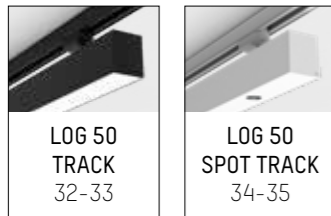

3-PHASEN SCHIENENSYSTEM / 3-PHASE TRACK SYSTEM

PROFILE SYSTEM

LEGENDE / LEGEND

	OBERFLÄCHENFARBEN	SURFACE COLOURS
	silber	silver
	weiß	white
	schwarz	black

	LED INFORMATION	LED INFORMATION
	LED 2700K	LED 2700K
	LED 3000K	LED 3000K
	LED 4000K	LED 4000K