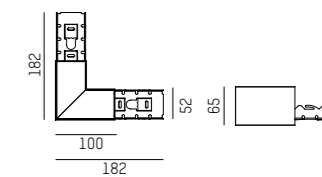

EINBAU L-VERBINDER | RECESSED L-CONNECTOR

ausenliegend / outside

715-0373000000XX0