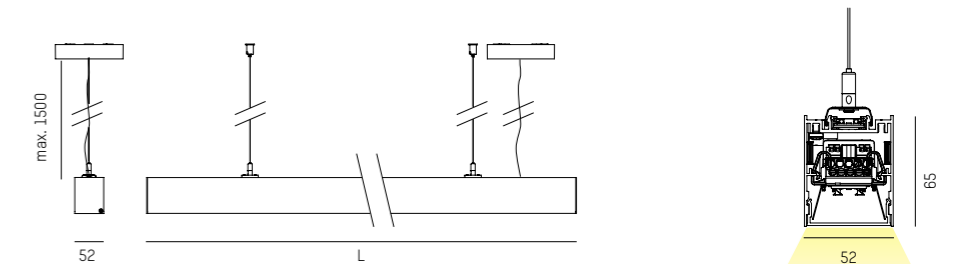

IP20

ARTIKELNUMMER ERGÄNZEN / COMPLETE CODE			
C = ABDECKUNG / COVER	WW = LICHTFARBE / LIGHT COLOUR	XX = FARBE / COLOUR	Y = DIMMBAR / DIMMABLE
opal = 1	W2 LED 2700K = 13 CRI<80	S silver = 40	Ⓢ switchable = 0
microprismatic foil = 2	W3 LED 3000K = 19 CRI<80	W white = 50	Ⓣ DALI dimm. = d
	W4 LED 4000K = 14 CRI<80	S black = 60